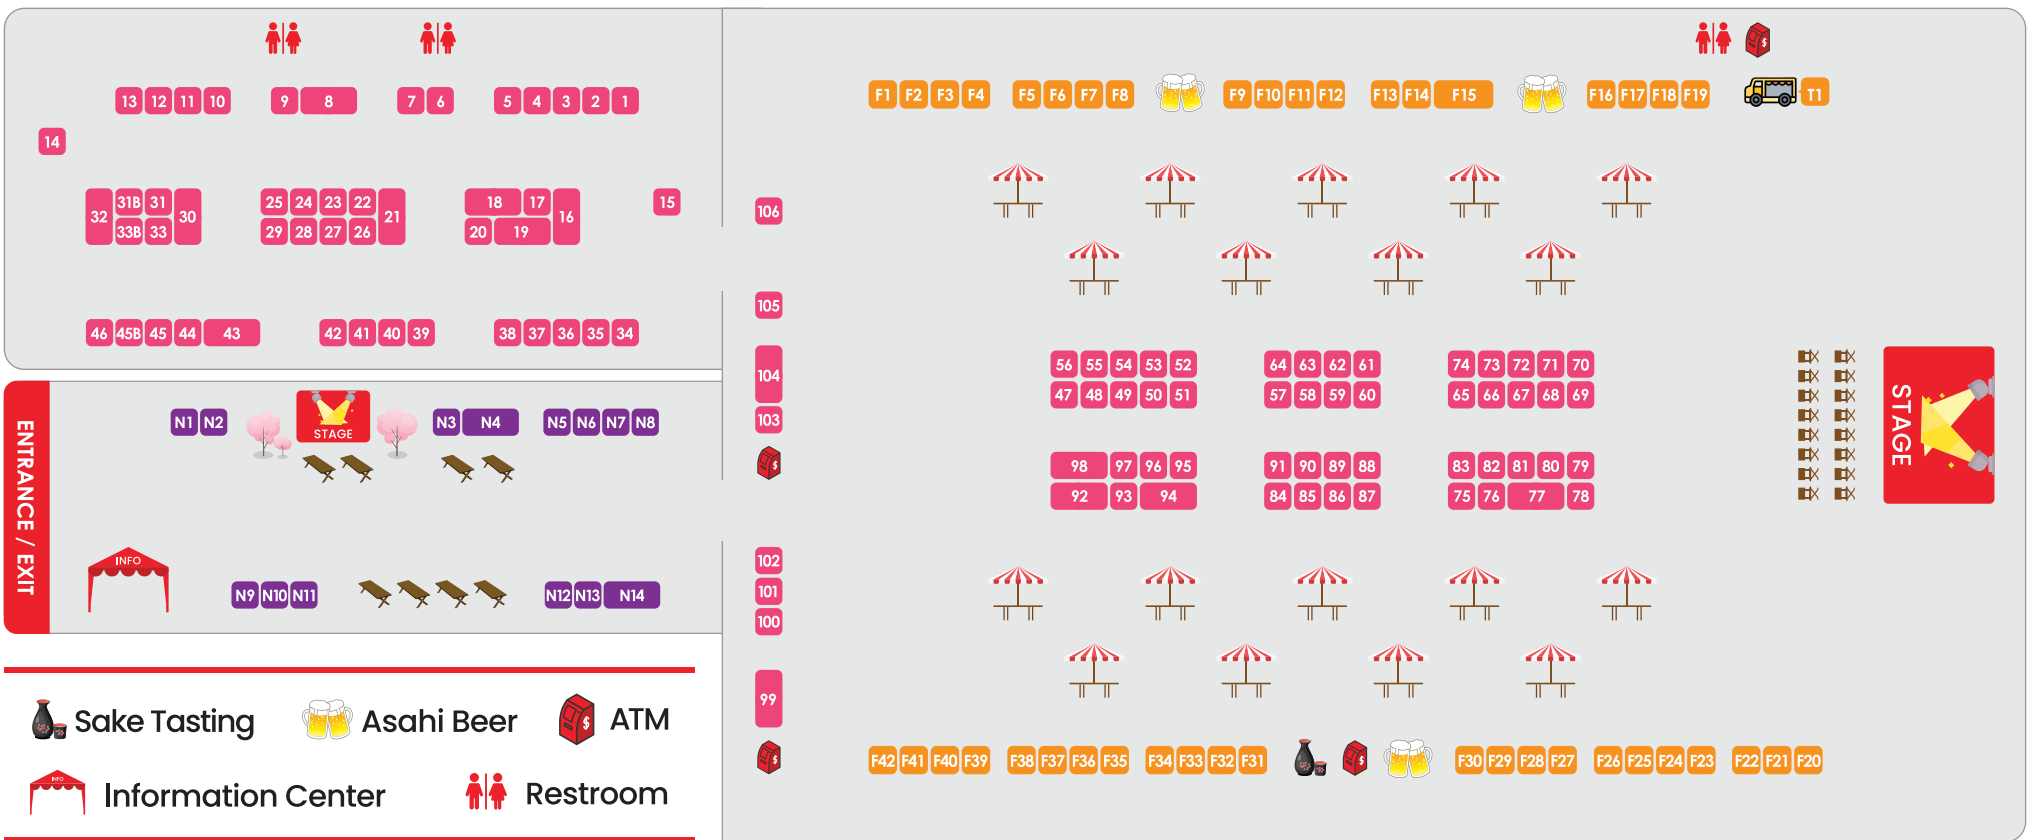

OC JAPAN FAIR AREA MAP 2024

ENDOR | TRUCK FOOD VENDOR | TRUCK FOOD VENDOR | TRUCK FOOD VENDOR | TRUCK FOOD VENDOR |

F1 OTAFUKU FOODS <i>okonomiyaki</i>	F12 TAKOYAKI TANOTA <i>takoyaki</i>	F23 TAKOYAKI YAMACHAN <i>takoyaki, okonomiyaki</i>	F34 SHIN-SEN-GUMI <i>yakitori</i>
F2 KAGURA <i>red beans mochi, ice cream, milk tea</i>	F13 BOBA BESTIE <i>hand-crafted boba milk & tea drinks</i>	F24 MOCHILL MOCHI CREPE <i>mochi crepes, malasada, candied strawberry</i>	F35 KURAMOTO SHAVERY AND RIMI CREPERIE <i>shaved ice / crepe / latte&juice</i>
F3 RATED R RAMEN BURGER <i>ramen burger, loaded fries</i>	F14 JUNGLE WINGS <i>super crispy asian wings</i>	F25 JAPADOG <i>wagyu beef, kurobuta pork hotdogs, shaken fries, lemonade</i>	F36 AKI DRINKS <i>drinks</i>
F4 BIG AND LONG POTATO SWIRLS <i>swirl potato</i>	F15 EGGAUSTED <i>tamagoyak (japanese egg roll), onigiri (rice ball), hand craft soda and slush</i>	F26 HONDA-YA <i>oden hot pot, grilled gyoza, drinks</i>	F37 GONG SU GAN <i>beef bulgogi bowl, musubi, chicken wing, green tea, califoria roll</i>
F5 LUCKBALL KOREAN BBQ <i>korean bbq, fried skewers</i>	F16 SANDOITCHI <i>japanese sando</i>	F27 AMAMIYA BABY CASTELLA <i>baby castella</i>	F38 SUKIYUKI LA <i>wagyu truffle bowl & wagyu bowl</i>
F6 MR. BULLY <i>taiyaki, light bulb slushies</i>	F17 SUTADON <i>garlic pork bowl, garlic beef bowl, drink</i>	F28 SVR BBQ <i>beef, chicken, pork skewers, boba drink, garlic noodle</i>	F39 TOKYO UDON <i>dan dan udon, made udon, vegan udon, takoyaki</i>
F7 KYOTO TENDER <i>karage (japanese fried chicken)</i>	F18 BLUEY&CO <i>asian-inspired mini box cakes, special beverage</i>	F29 RE&S <i>sushi, fresh products from japan</i>	F40 WAFFLELAND <i>waffles, waffle with ice-cream, watermelon juice, fried tofu, popcorn chicken</i>
F8 GOT CORN?#1 <i>roasted corn on the cob and in cup, aguas frescas, lemonade</i>	F19 NIKUMAN-YA <i>tokyo style steamed buns, burger, matcha, vegan drinks</i>	F30 TAMUKEN SUKIYAKI BOWL WITH MATCHA BOBA <i>sukiyaki bowl, oden, grilled rice ball, matcha boba</i>	F41 MIDOH JAPANESE KITCHEN <i>ground meat cutlet, soft drink</i>
F9 YAKITORIYADO <i>yakitori</i>	F20 HOT BAMBOO <i>character nikuman, dumplings, musubi</i>	F31 TOKYO YAKISOBA <i>yakisoba, takoyaki, lemonade</i>	F42 DAIKOKUYA <i>ramen</i>
F10 YAKITORI YADO MATCHA LATTE <i>matcha and fruit drinks</i>	F21 UBENABON <i>ube&pandan cinnamon rolls</i>	F32 AJAJ CAFÉ <i>skewers, fried rice, mochi donuts, puff taiyaki</i>	F43 HAWAIIAN HONEY CONES <i>hawaiian honey cones: unique j shaped ice cream cone filled with hokkaido cream</i>
F11 ALL DAT DUMPLING <i>vegetable dumplings with special sauce, green onions, sesame seeds, and chili oil</i>	F22 KANTO FILIPINO STREETFOOD <i>filipino food</i>	F33 HAWAIIAN HONEY CONES <i>hawaiian honey cones: unique j shaped ice cream cone filled with hokkaido cream</i>	T1 OKAMOTO KITCHEN <i>curry/saiad/burger/fries/katsu curry sandwich/sushi burrito/spicy tuna stack</i>